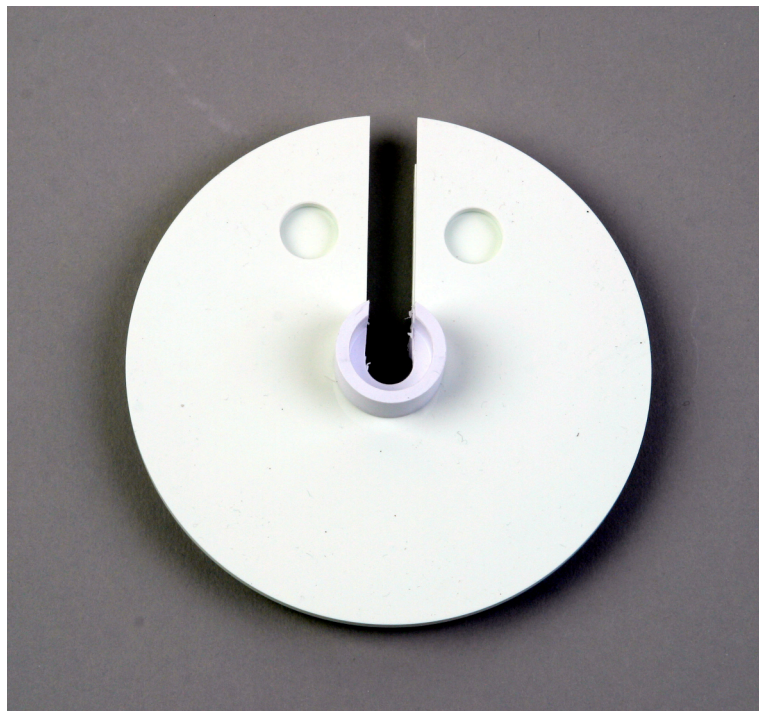

Low Evaporation Vessel Covers

Unique, Rotary Design

- *Completely closes the evaporation path*
- *No hole plugs required*
- *Easily rotates to open and close ports and slot*
- *For Distek and Hanson baths*
- *White Opaque PVC (consult factory regarding other materials)*

Ordering Information:

Catalog Number	Description
COVERD-00	Cover for Distek Baths
COVERH-00	Cover for Hanson Baths