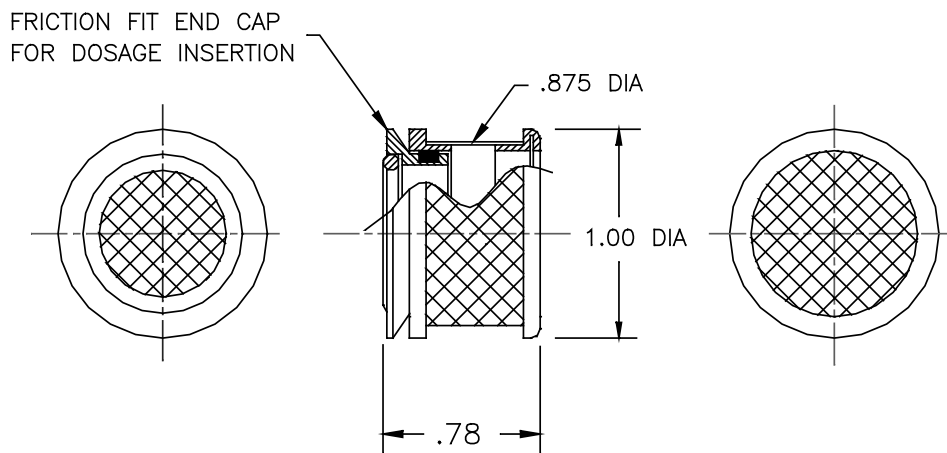

# Basket Sinker Specifications

### **Internal Size:**

**Inside diameter:**----- 20.2 mm (0.80 in)  
**Inside height:**----- 11.7 mm (0.46 in)

### **Material Specification:**

**Frame:**----- 316 stainless steel  
**Retainer:** ----- Fluoropolymer (PTFE)  
**Finish:** ----- Electropolish

### **Mesh Specification:**

Catalog Number	VanKel P/N	Mesh	Wire Size (inches)
SNK008-VK	12-3062	8 Mesh, 316 SS, wire cloth	.028 dia
SNK010-VK	12-3060	10 Mesh, 316 SS, wire cloth	.025 dia
SNK040-VK	12-3064	40 Mesh, 316 SS, wire cloth	.010 dia
SNKSPC-VK	custom	SPECIFY MESH SIZE	